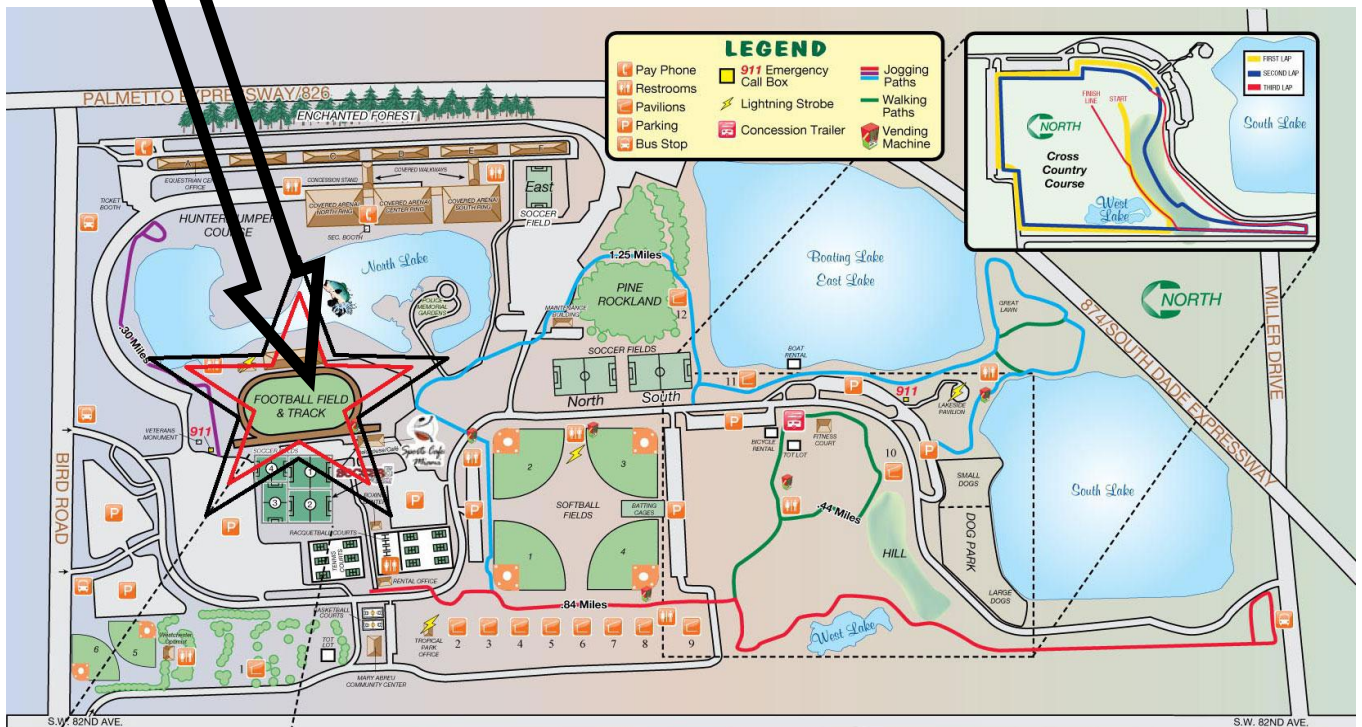

JWC TRACK & FIELD

WINTER BREAK SCHEDULE:

Saturday 12/19 - Varela SR High Track 12 - 2 PM - *****TIME TRIAL & TESTING (Practice Competition)*****

Monday 12/21 - Coral Reef SR High Track 12 - 2 PM

Tuesday 12/22 - Coral Reef SR High Track 12 - 2 PM

Wednesday 12/23 - Coral Reef SR High Track 12 - 2 PM

Saturday 12/26 - Tropical Park Track - 9 - 11 AM

Monday 12/28 - Coral Reef SR High Track 12 - 2 PM

Tuesday 12/29 - Coral Reef SR High Track 12 - 2 PM

Wednesday 12/30 - Coral Reef SR High Track 12 - 2 PM

Saturday 1/02 - Tropical Park Track - 9 - 11 AM *****TIME TRIAL & TESTING (Practice Competition)*****

Varela SR High Track - 15255 SW 96th St, Miami, FL 33196

Tropical Park Track - 7900 SW 40th St, Miami, FL 33155 (see map of the Park)

Coral Reef SR High Track - 10101 SW 152nd St, Miami, FL 33157

SOCCER 5
MIA/MIAMI

TROPICAL PARK

Lightning Warning Statement
15 Second Horn Blast:
Strobe Lights Will Come On
Suspend All Activities
Seek Appropriate Shelter
Three 5 Second Horn Blasts:
Strobe Lights Will Cease
Resume Activities

Since 1986
Southeast Publications
SERVING USA & CANADA
All Rights Reserved © 2014